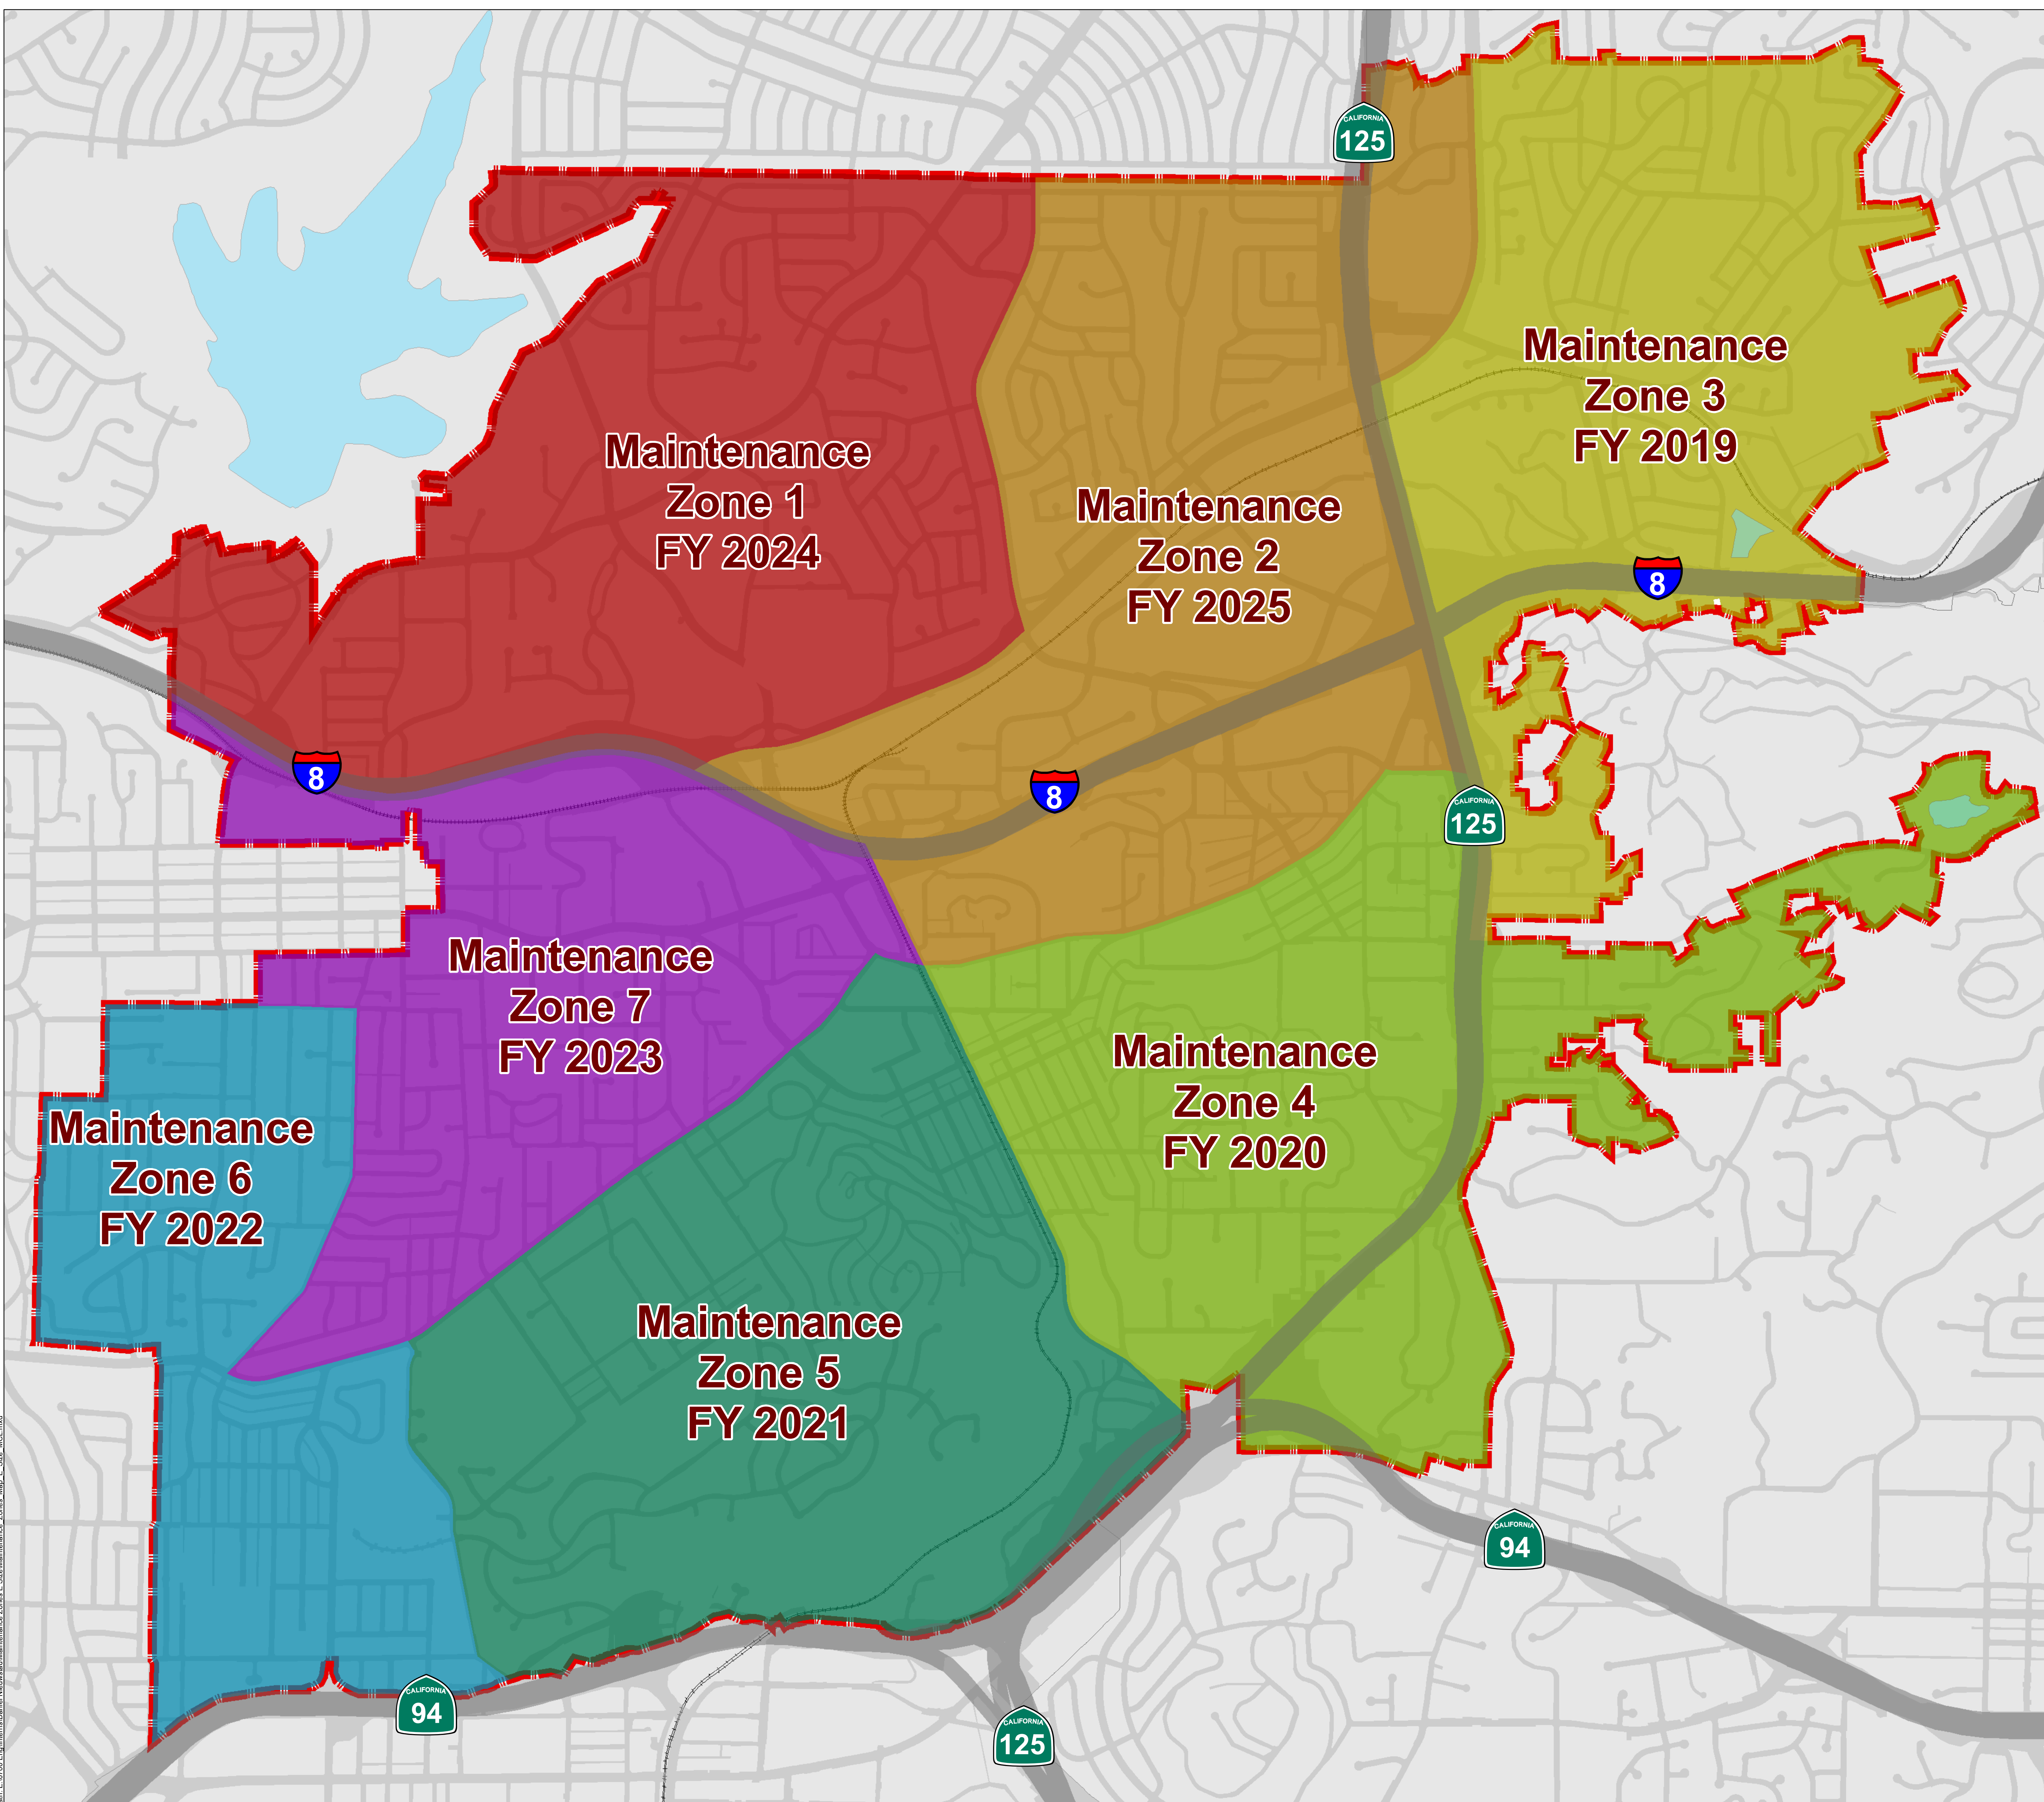

Street Maintenance Zones

Legend

- Zone 1
- Zone 2
- Zone 3
- Zone 4
- Zone 5
- Zone 6
- Zone 7
- City Boundary

1 inch = 600 feet

Date: 04/17/2018