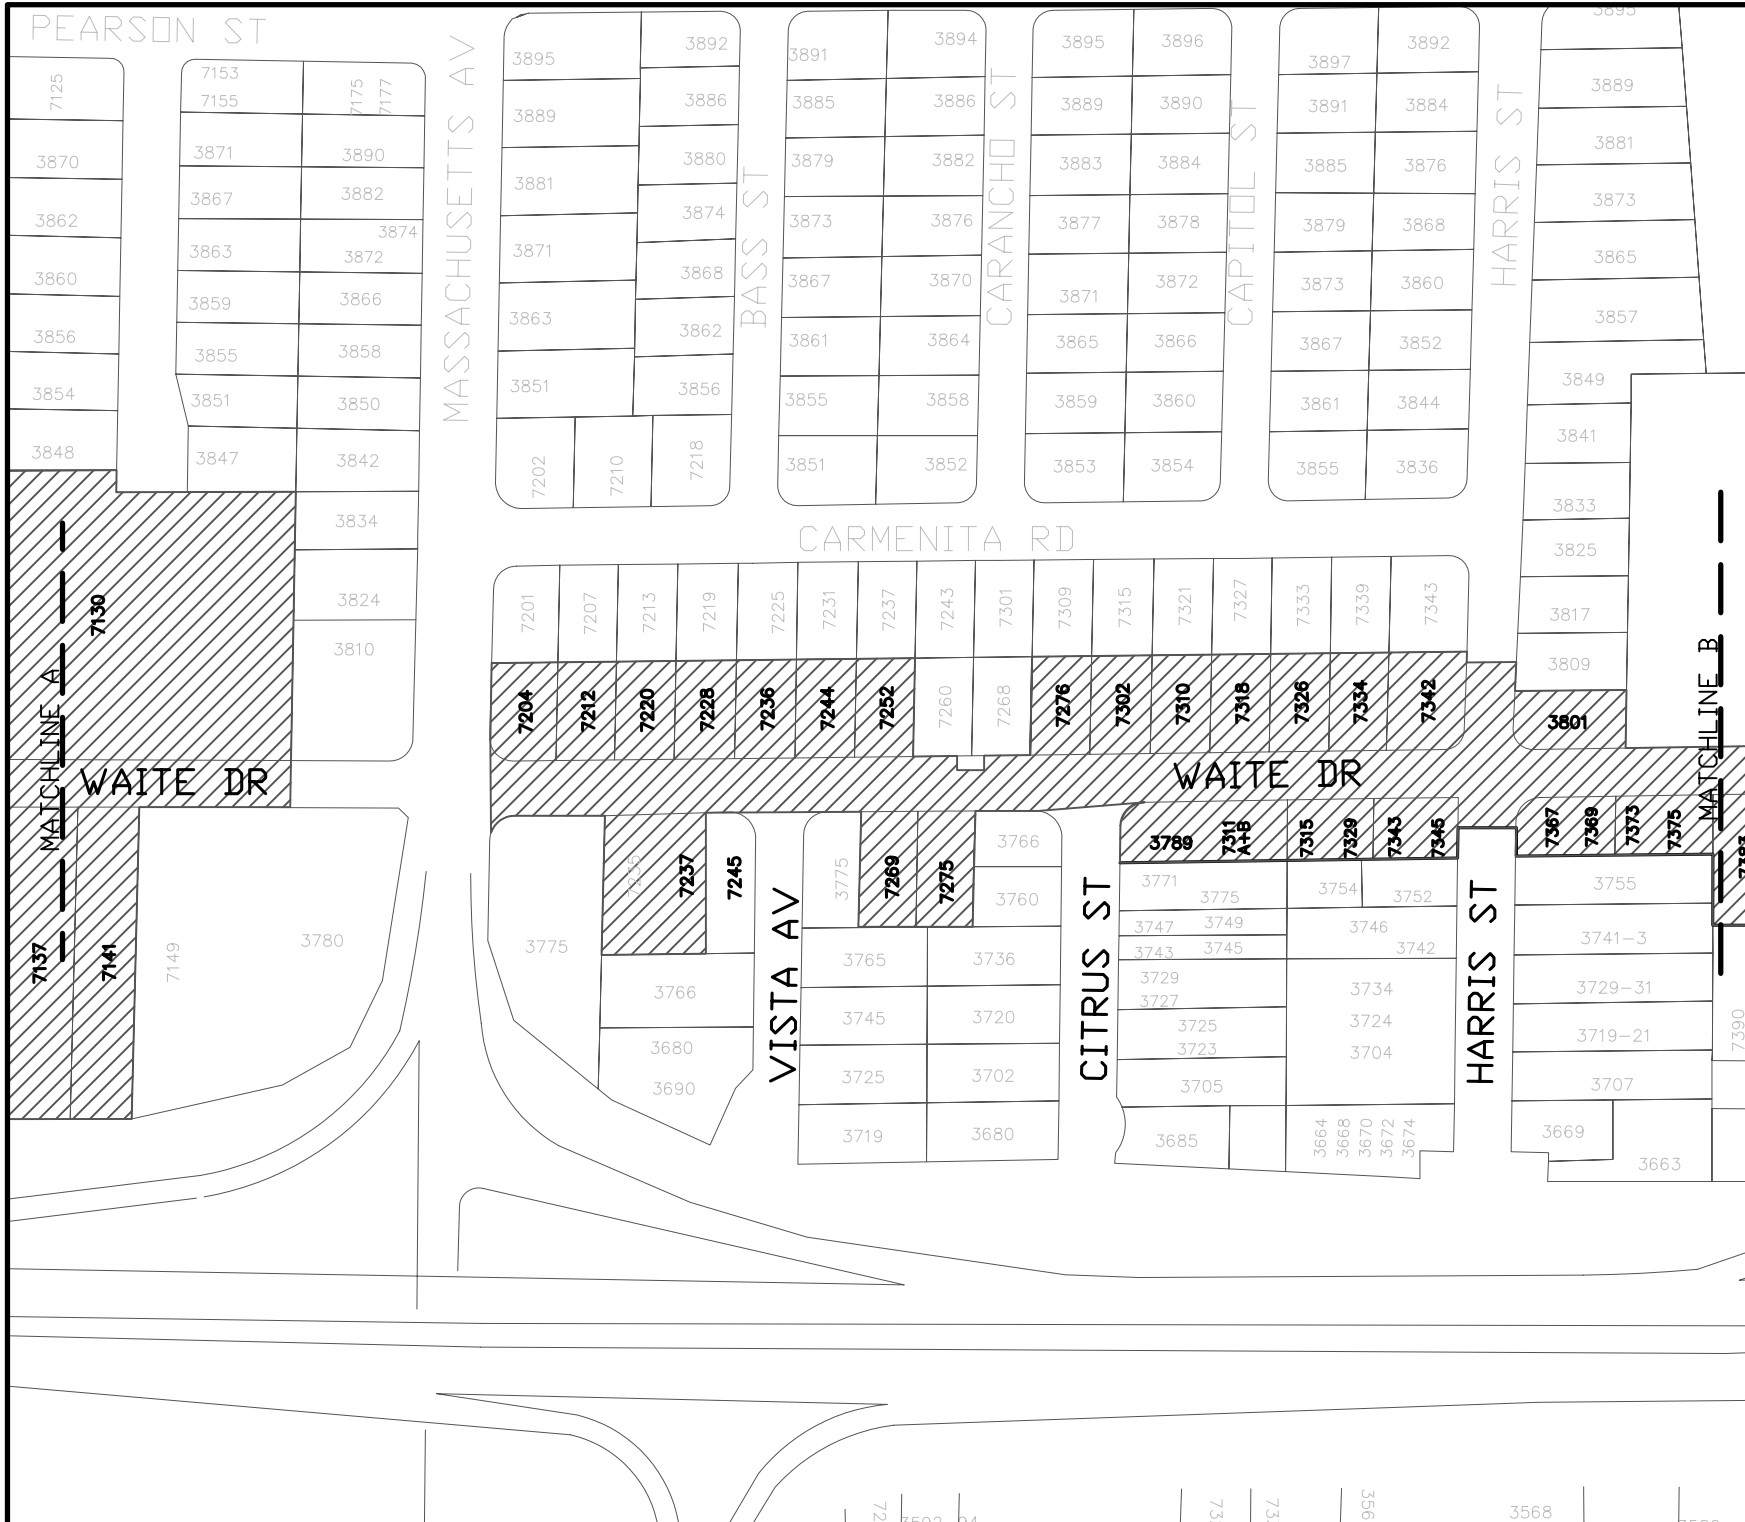

**UNDERGROUND
DISTRICT 29
WAITE DR
FROM 69TH ST
TO HIGH ST**

LEGEND

**UNDERGROUND
DISTRICT**

**SCALE
1:200**

**UNDERGROUND DISTRICT 29
WAITE DR
FROM 69TH ST
TO HIGH ST**

LEGEND

UNDERGROUND DISTRICT

SCALE
1:200
SHEET 2 OF 3

**UNDERGROUND
DISTRICT 29
WAITE DR
FROM 69TH ST
TO HIGH ST**

LEGEND

**UNDERGROUND
DISTRICT**

SCALE

1:200