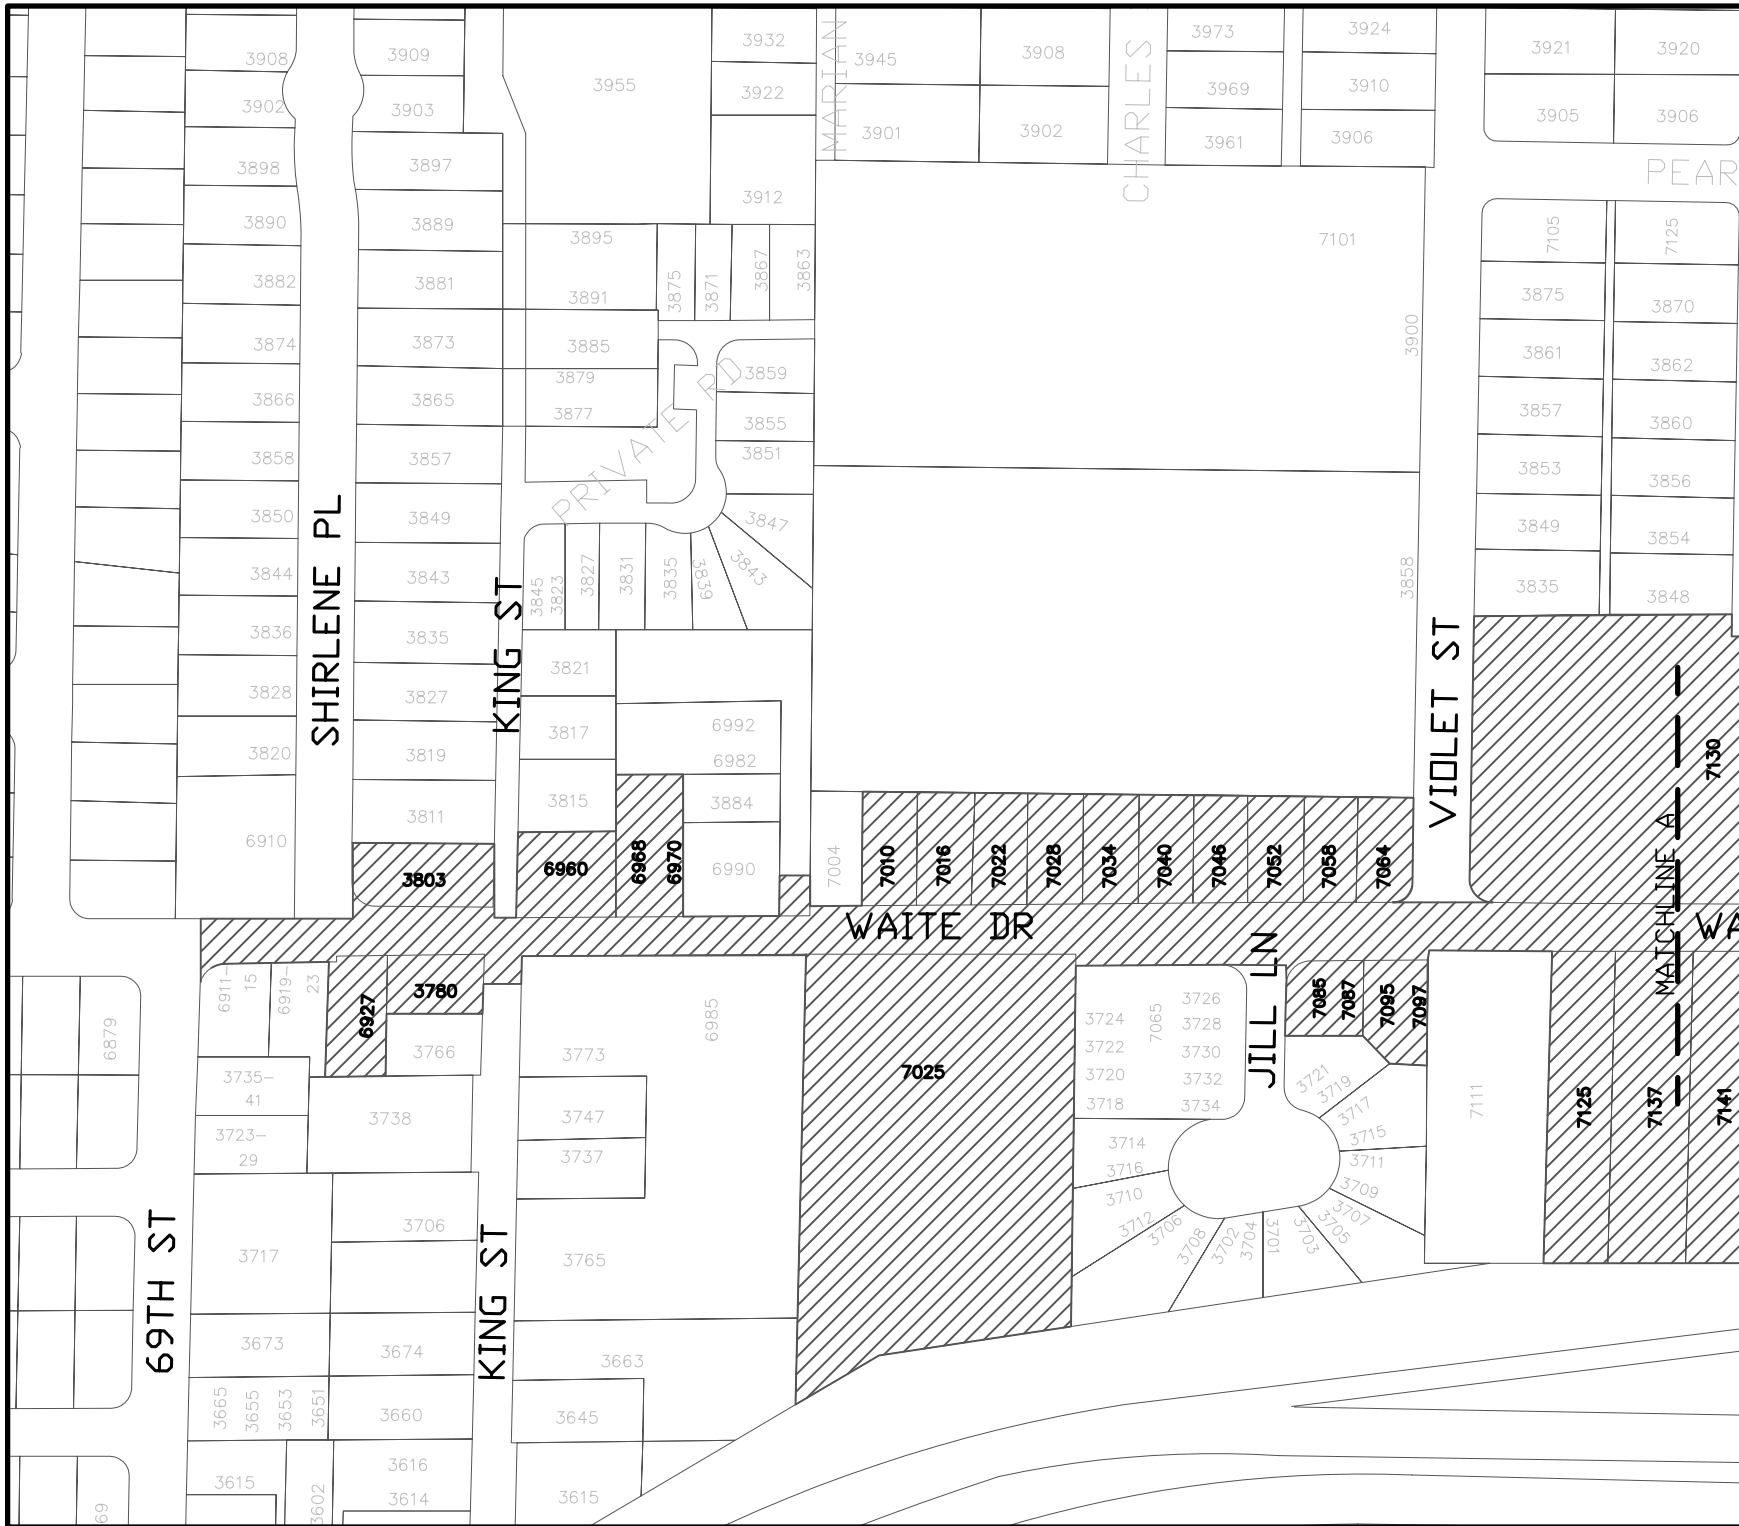

**UNDERGROUND
DISTRICT 29
WAITE DR
FROM 69TH ST
TO HIGH ST**

LEGEND

**UNDERGROUND
DISTRICT**

**SCALE
1:200**

**UNDERGROUND DISTRICT 29
WAITE DR
FROM 69TH ST
TO HIGH ST**

LEGEND

UNDERGROUND DISTRICT

SCALE
1:200
SHEET 2 OF 3

**UNDERGROUND
DISTRICT 29
WAITE DR
FROM 69TH ST
TO HIGH ST**

LEGEND

**UNDERGROUND
DISTRICT**

SCALE

1:200