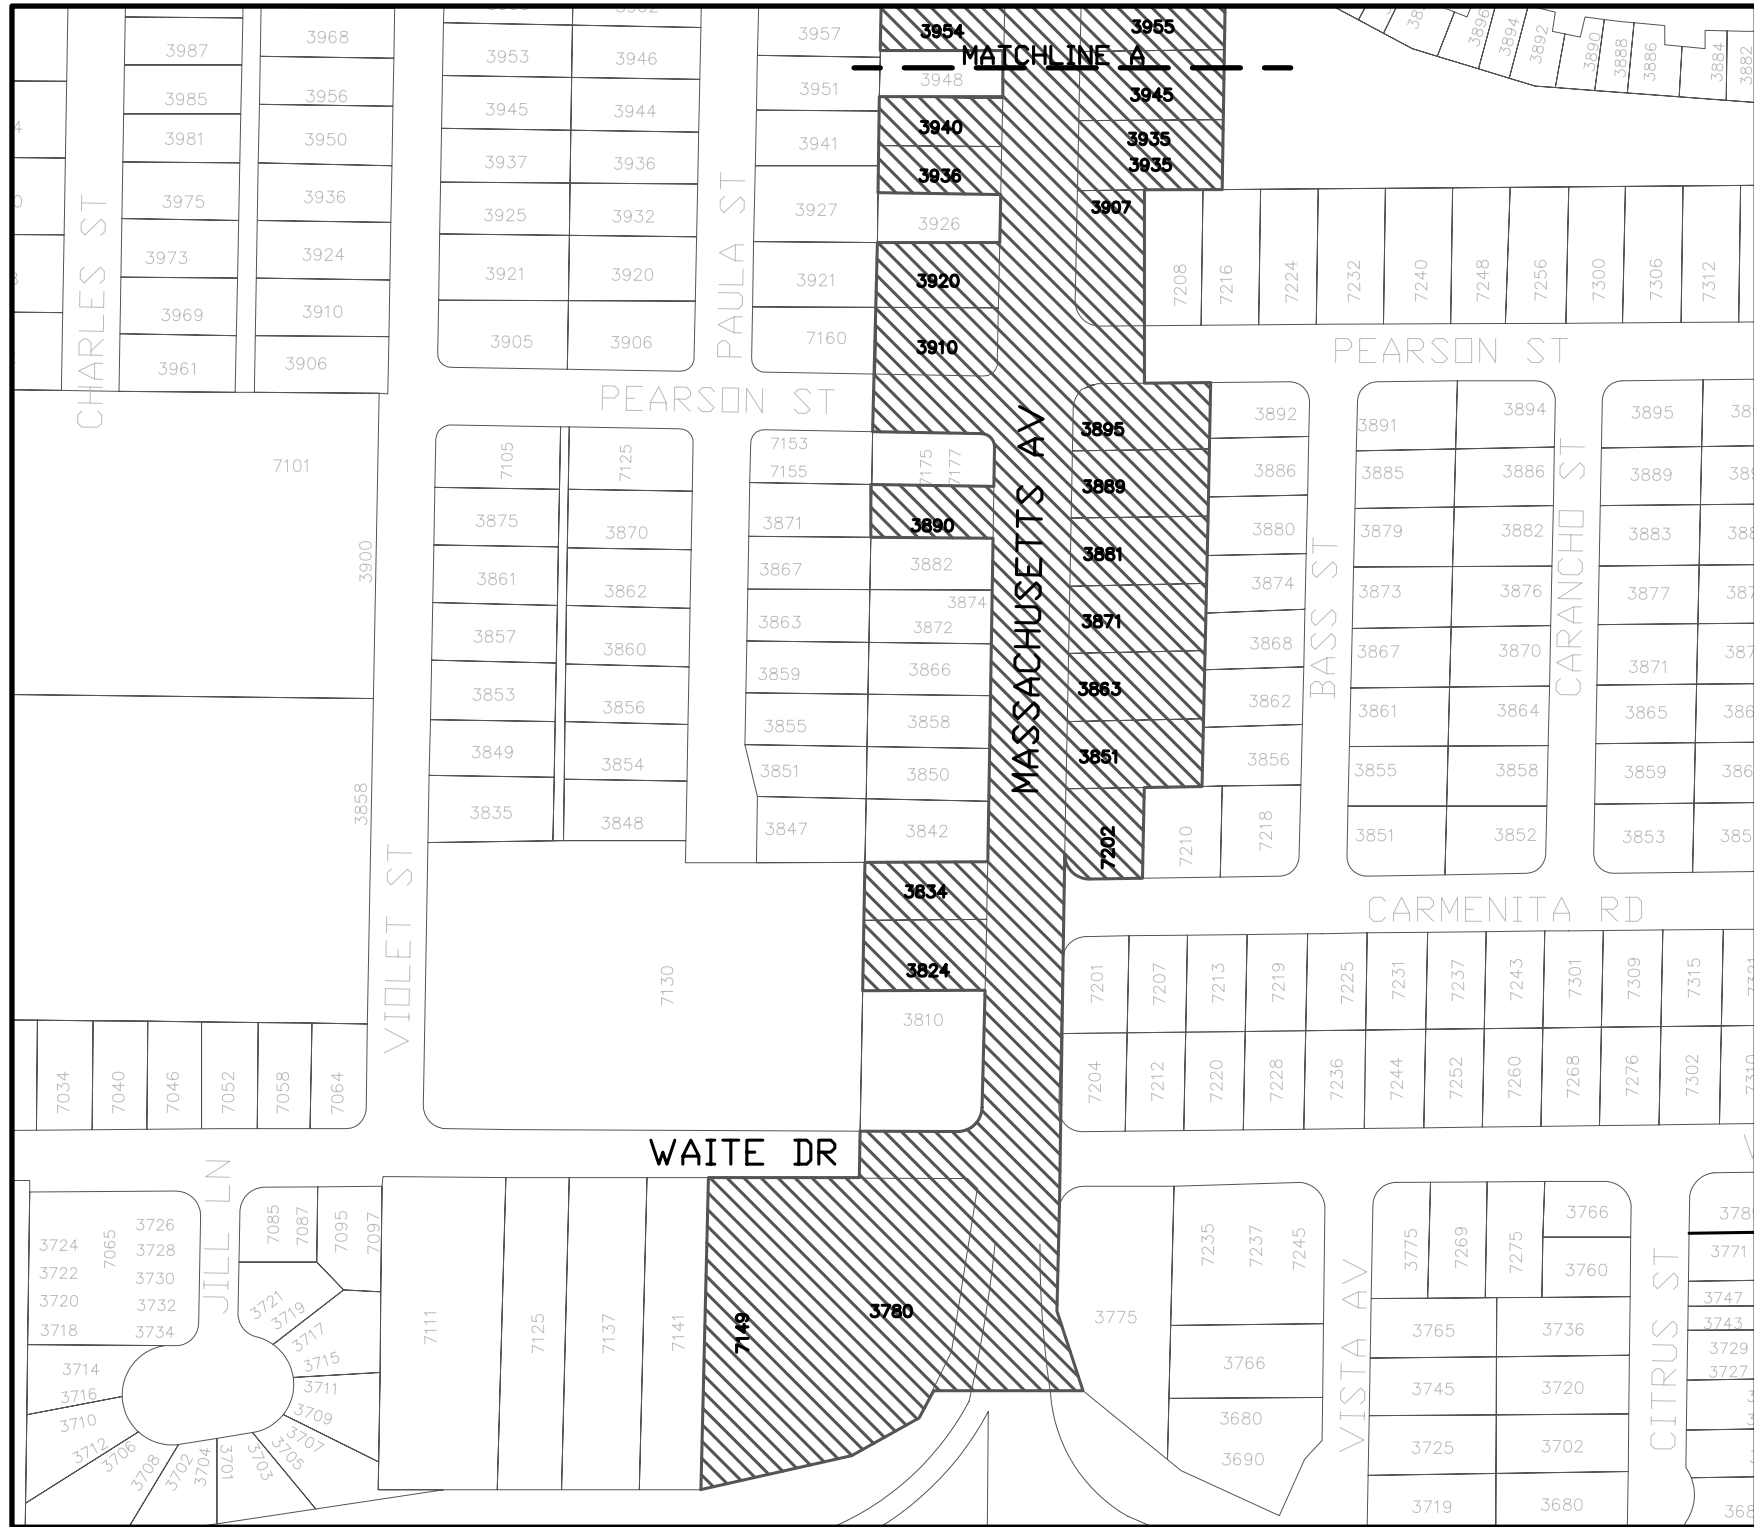

**UNDERGROUND DISTRICT 28 MASSACHUSETTS AVE FROM UNIVERSITY AVE TO CITY LIMITS**

**LEGEND**

**UNDERGROUND DISTRICT**

**SCALE**

**1:200 SHEET 1 OF 3**

**UNDERGROUND DISTRICT 28 MASSACHUSETTS AVE FROM UNIVERSITY AVE TO CITY LIMITS**

**LEGEND**

**UNDERGROUND DISTRICT**

**SCALE**

**1:200**

**UNDERGROUND  
DISTRICT 28  
MASSACHUSETTS  
AVE FROM  
UNIVERSITY  
AVE TO CITY  
LIMITS**

**LEGEND**

**UNDERGROUND  
DISTRICT**

**SCALE  
1:200**

**SHEET 2 OF 3**